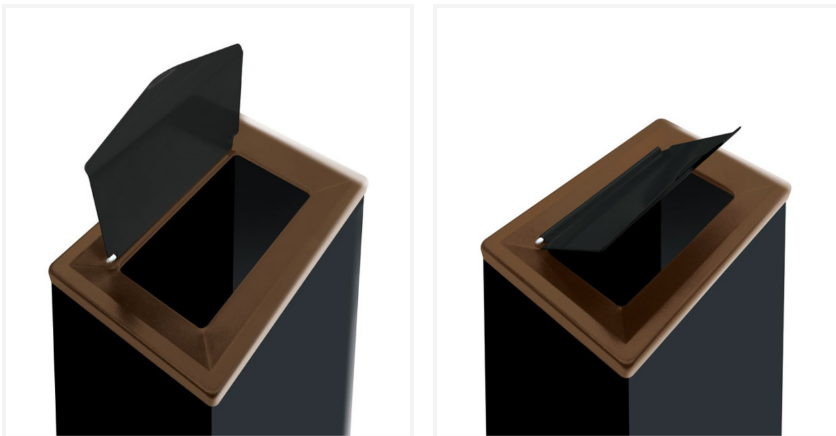

8992298-LID-BRN

Brown lid for 60L metal sorting bin

Brown hinged lid for 60L metal sorting bin for organic waste

PRODUCT PLUSES

- Dedicated lid for bio-waste with flap
- Lids available in several colours to encourage selective sorting
- Integrated bag holder
- Ideal for creating selective sorting islands

ECO-FRIENDLY

- Promotes waste sorting

8992298-LID-BRN

Brown lid for 60L metal sorting bin

SPECIFICATIONS

Material	Steel
Colour	Brown
Volume (L)	

DIMENSIONS

Height (mm)	25
Width (mm)	230
Depth (mm)	350
Weight (kg)	.46