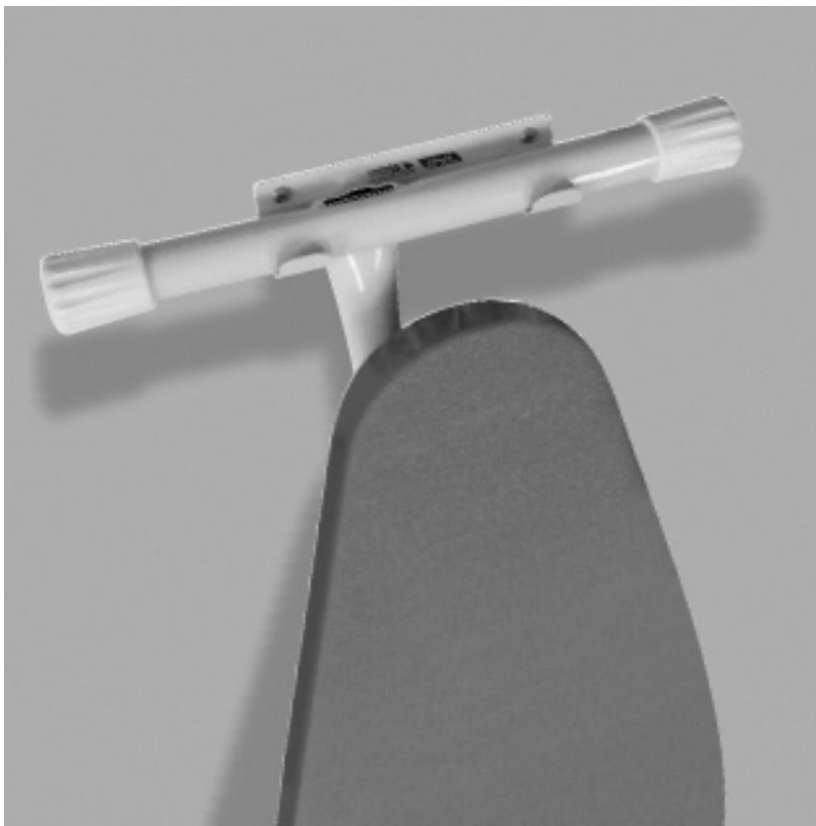

866635

***Support iron venus + support
Prestige board***

PRODUCT ADVANTAGES

- Safe: auto shutoff irons
- Practical: 2.8 metre cord is easy to store thanks to the JVD Smart Wrap system
- Resistant: covers which can withstand temperatures in excess of 310°C

Kit with wall brackets for the iron and ironing board PRESTIGE.

866635

Support iron venus + support Prestige board

SPECIFICATIONS

Material	Steel
Colour	White

BOX DIMENSIONS

Height (mm)	105
Width (mm)	135
Depth (mm)	295
Weight (kg)	1.2500